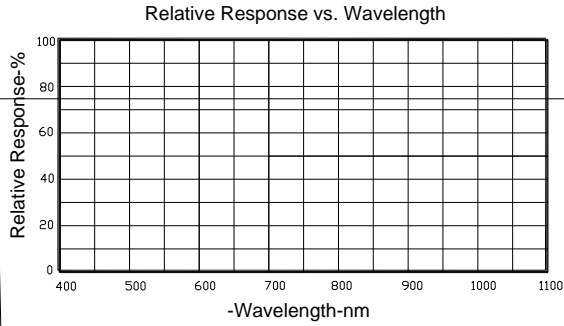

Typical Electrical / Optical Characteristics Curves (25°C Ambient Temperature Unless Otherwise Noted)

RIGHT

Part No. LG-05PD4D94Q-5116AA

Page 9 of 9
LG-QR-R009-01