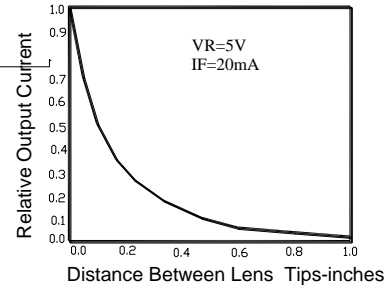

Typical Electrical / Optical Characteristics Curves (25°C Ambient Temperature Unless Otherwise Noted)

RIGHT

Part No. LG-05PD4D94Q-5116AA

Page 9 of 9
LG-QR-R009-01