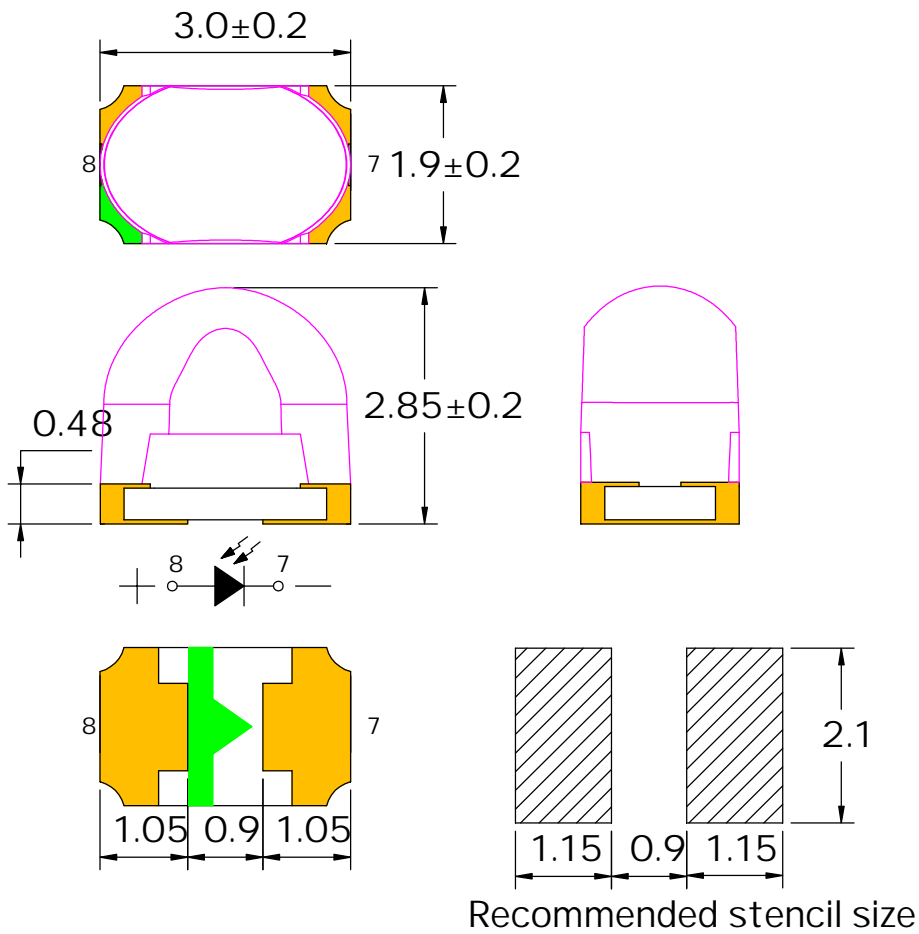

SL-T3020PDB020-L285-E

PHOTO Diode

BO : 89120503
D : 2021/01/14
R : A4

Features

- i ~~100%~~
- i ~~100%~~
- i ~~100%~~
- i ~~100%~~
- i ~~100%~~ 90°

Package Dimension

10	11	12	
S020D20-285-E	5	3	

Notes: